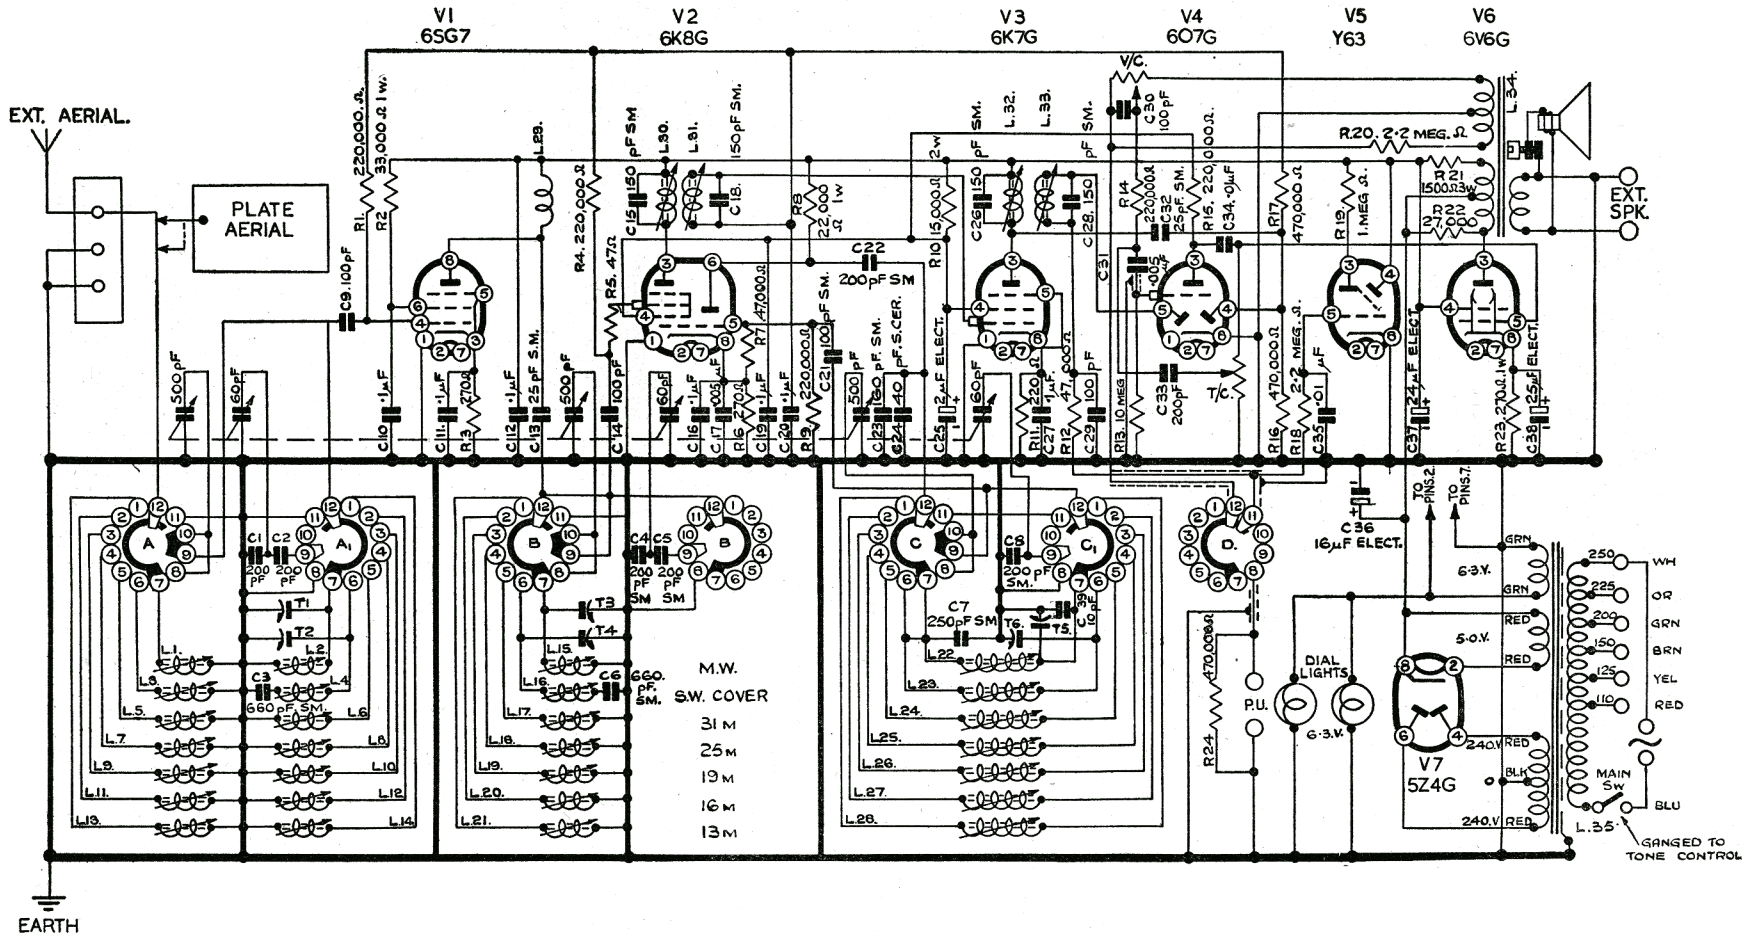

KOLSTER-BRANDES LIMITED

FOOTSCRAY

SIDCUP

KENT

MODEL

BR 40T

I.F. 470 kc/s.

N.B.—C23 & C24 Temperature Compensated