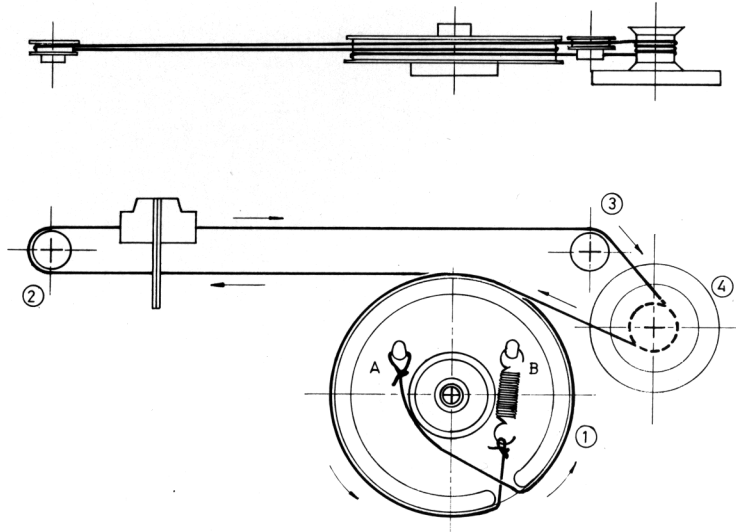

20 AUG 1986

K&B Museum.org.uk
PONY 300

Service Data

Issued May 1986

24267

ITT Consumer Products Services
Paycocke Road, Basildon, Essex, SS14 3DR
Basildon 27788 Code 0268

ITT
Worldwide Technology

ALL RESISTOR 1/4 W

WAVE BANDS	
LW	145 - 260 KHZ 2068 - 1153 m
MW	510 - 1620 KHZ 588 - 185 m