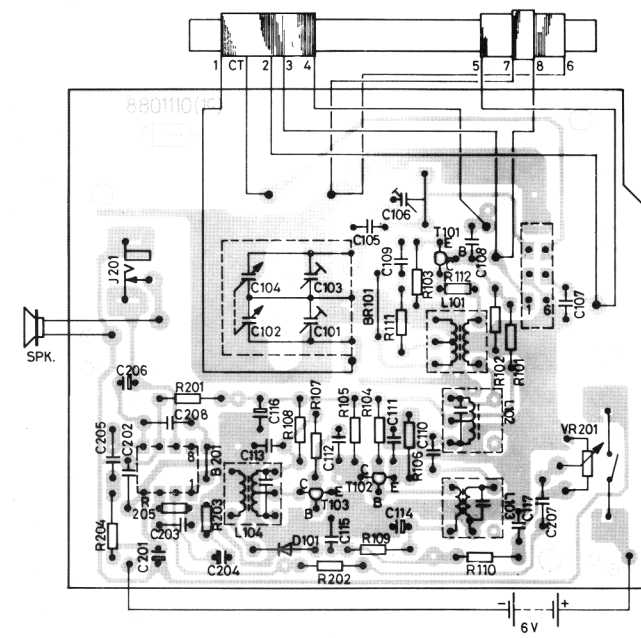

20 AUG 1986

K&B Museum.org.uk
PONY 300

Service Data

Issued May 1986

24267

ITT Consumer Products Services
Paycocke Road, Basildon, Essex, SS14 3DR
Basildon 27788 Code 0268

ITT
Worldwide Technology

ALL RESISTOR 1/4 W

WAVE BANDS	
LW	145 - 260 KHZ 2068 - 1153 m
MW	510 - 1620 KHZ 588 - 185 m