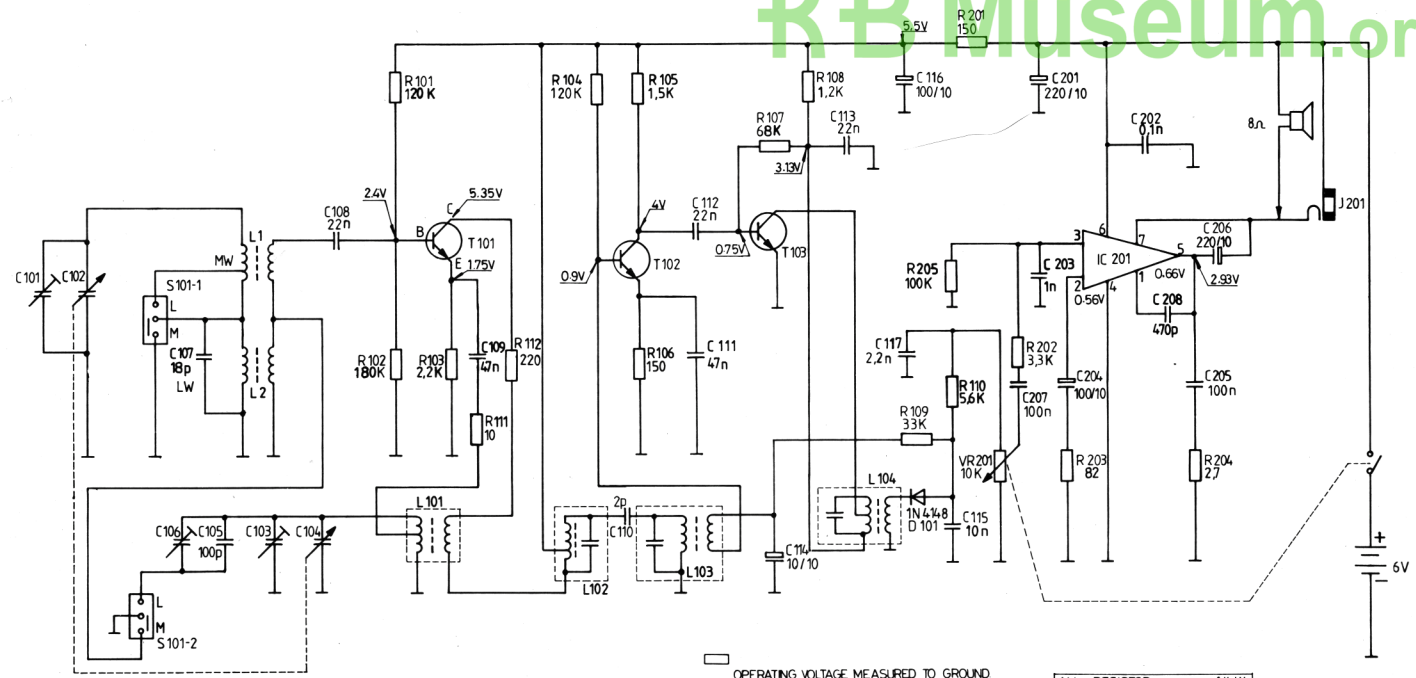

20 AUG 1986

K&B Museum.org.uk
PONY 300

Service Data

Issued May 1986

24267

ITT Consumer Products Services
Paycocke Road, Basildon, Essex, SS14 3DR
Basildon 27788 Code 0268

ITT
Worldwide Technology

ALL RESISTOR 1/4 W

WAVE BANDS	
LW	145 - 260 KHZ 2068 - 1153 m
MW	510 - 1620 KHZ 588 - 185 m