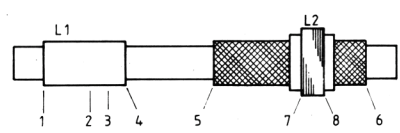

20 AUG 1986

K&B Museum.org.uk
PONY 300

Service Data

Issued May 1986

24267

ITT Consumer Products Services
Paycocke Road, Basildon, Essex, SS14 3DR
Basildon 27788 Code 0268

ITT
Worldwide Technology

ALL RESISTOR 1/4 W

WAVE BANDS	
LW	145 - 260 KHZ 2068 - 1153 m
MW	510 - 1620 KHZ 588 - 185 m